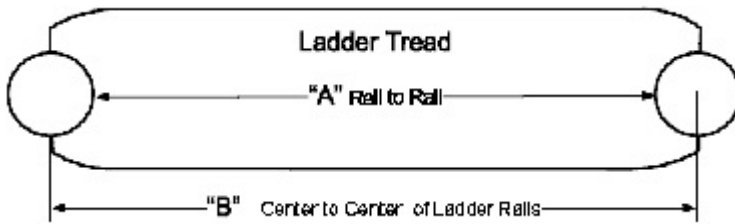

Replacement Ladder Treads

S.R. Smith, Swan, Frost

19" Econo Plastic .....LTDF -101 $ 26.00
A 17-1/4" X B 18- 5/16"

20" HIP Plastic A42073-0 $35.00
A 18" X B 19"

20" Blow Molded 4"..... A42077-0 $43.00
A 18" X B 20 "

20" Elite Stainless LTDF-103 $42.95
A 18-1/4 " x B 19-1/4 "
15° Model LTDF-105 56.99

20" HIP Plastic 4".....LTDF-106 $38.00
A 18" XB 20 "