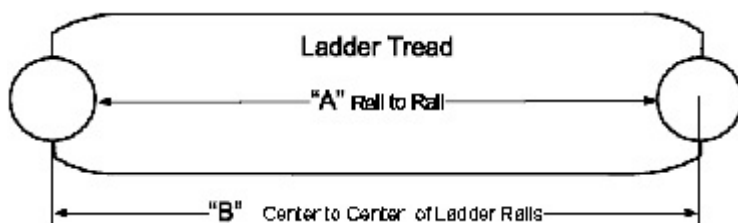

Replacement Ladder Treads

Paragon

19" Plastic Tread.....44101 $53.00
Vertical Ladder   *A 17 1/8" x B 18 1/4"*

19" Plastic Tread 44104 $59.00
15 Degree Slope   *A 17 1/8" X B 18 1/4"*

26" Plastic Tread.....44107 $116.00
Vertical Ladder

26" Plastic Tread 44109 $145.00
15 Degree Slope

22" Plastic Tread.....**Swimquip**.....S2470-102 $ 95.00
15 Degree Slope   *B 22" X A 20"*