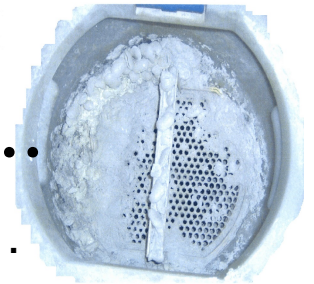

If You Currently Use Calcium Hypochlorite Tablets to Chlorinate Your Pool.....and are sick of this And Want A Need a Solution For...

- * The time lost constantly cleaning the messy feeder .
- * The large amount of small parts that always plug & are replaced .
- * The high electrical cost of running the feeder booster pump .

Has The Clean Solution...

The NEW Versa Chlor system. Changing the Game!

The **Versa Chlor Easy Feed Chlorinator** combines with the proprietary calcium hypochlorite cubes to deliver predictable rates of chlorine to a variety of hotel/ motel , apartment and condominium pool water applications indoor or out .

The **Versa Chlor Easy Feed Chlorinator** has few moving parts and no small openings that can clog; freeing operators from frequent time-consuming maintenance. In most cases once a year cleaning is all that is required. Most all applications **will not** require a booster pump, saving additional maintenance and money.

Versa Chlor calcium hypochlorite cubes are specially engineered and independently tested by the labs at NSF international to work in **VersaChlor** Easy feed systems in accordance with NSF/ANSI standard 50 . Undergoing a multiple step manufacturing and quality control process to ensure they will not soften and clog the system. **VersaChlor** cubes containing scale inhibitor for clean chlorinator operation